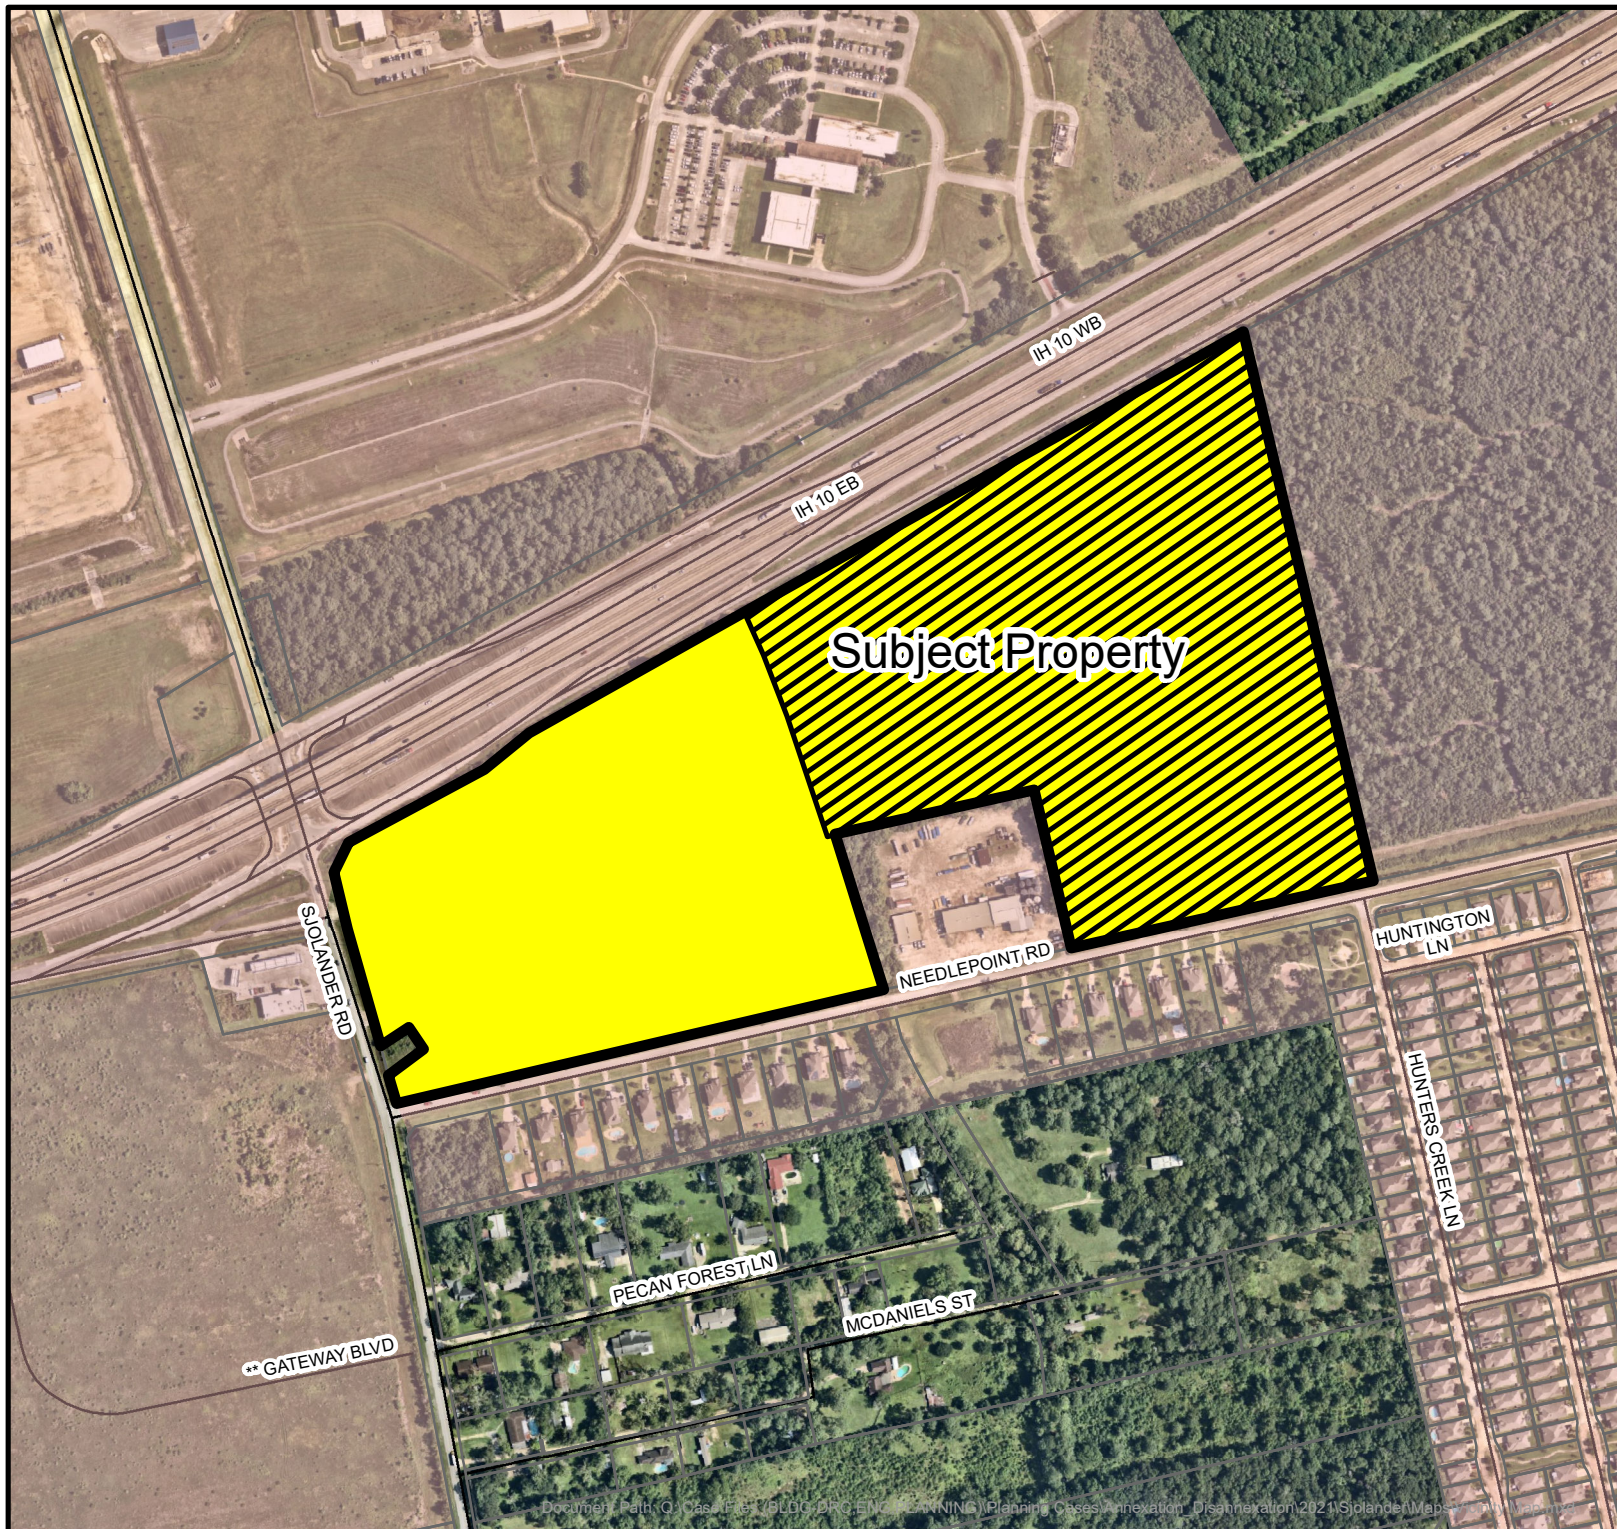

Sjolander Annexation and Zoning Map Amendment

Vicinity Map

Total Annexation Area
Approx. 59.25 acres

Subject Property

LEGEND

- Area to be Rezoned
- Subject Property
- City Limit